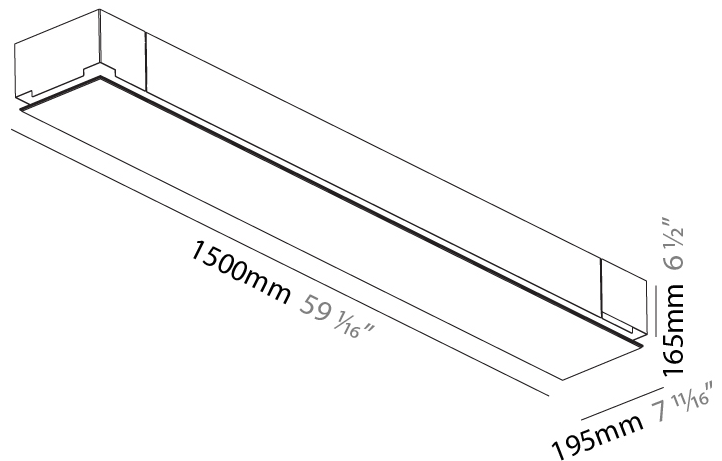

GENERAL

Series: Pi2
Subseries: Pi2 Whiteline
Brand: Prolicht
Division: Architectural
Mounting Type: Trimless
Mounting Location: Ceiling
Subcategory: Ambient

PHYSICAL

Shape: Rectangle
Length (mm): 1500
Length (in): 59 1/16"
Width (mm): 195
Width (in): 7 11/16"
Depth (mm): 165
Depth (in): 6 1/2"
Ceiling Thickness (mm): 10 / 12.5 / 15 / 25 / 30
Ceiling Thickness (in): 3/8 or 1/2 or 9/16 or 1 or 1 3/16
Min. Recessing Depth (mm): 180
Min. Recessing Depth (in): 7 1/16"
Light Distribution: Direct
Weight (kg): 9.7
Weight (lbs): 21.34
Diffuser: PMMA - Opal
Fixture Material: Extruded Aluminum / Steel
Cut-out Measurements: 1535mm / 60 7/16" x 230mm / 9 1/16"
Upon Request: Unique Sizes Unique Ceiling Thickness Unique Mounting Depth Spot Inserts

ELECTRICAL

Lamp Type: LED (Zhaga Standard)
Total Output Wattage (W): 47.8
Dimming: [Tri-Mode (Non-Dimming and Phase Dimming (120Vac only) and 0-10V Dimming)](#)
Driver Included: Yes
Driver Location: Integrated
Driver Type: Constant Current - Universal
Driver Class: Class 2
Input Voltage (V): 120 - 277
Constant Current (MA): 500

LED

Color Temperature (°K): [3000 / 3500 / 4000](#)
Max. Delivered Lumen (lm): 3890 / 4194 / 4280
CRI: >80 CRI
Efficiency (%): 0.611
Lamp Life (hrs): 50000
Upon Request: RGB-W Tunable White Special Color Temperature CRI90

OPTICAL

RATINGS AND CERTIFICATIONS

Certified By: Certified for North American Standards
IP rating: IP20